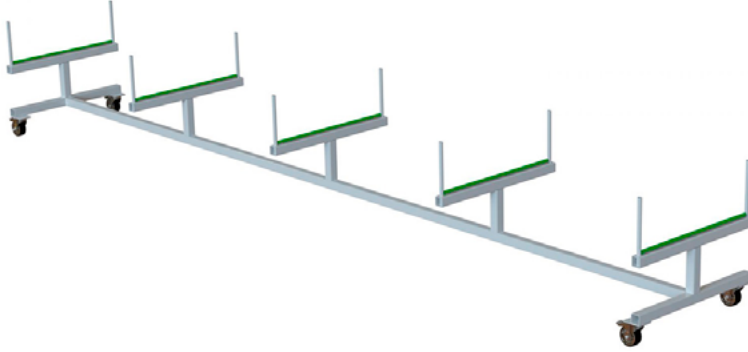

TT 600

PROFİL TAŞIMA
PROFILE TROLLEY

P/PVC A/ALU

TECHNICAL FEATURES	VOLUME	LOADING CAPACITY
T-600	5047x790x718	600kg

TYT 600

PROFİL TAŞIMA
PROFILE TROLLEY

TECHNICAL FEATURES	VOLUME	LOADING CAPACITY
YT-600	2140x1000x1998	-