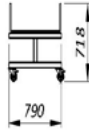

TT 600

PROFİL TAŞIMA
PROFILE TROLLEY

P/PVC A/ALU

TECHNICAL FEATURES	VOLUME	LOADING CAPACITY
T-600	5047x790x718	600kg

TYT 600

PROFİL TAŞIMA
PROFILE TROLLEY

TECHNICAL FEATURES	VOLUME	LOADING CAPACITY
YT-600	2140x1000x1998	-